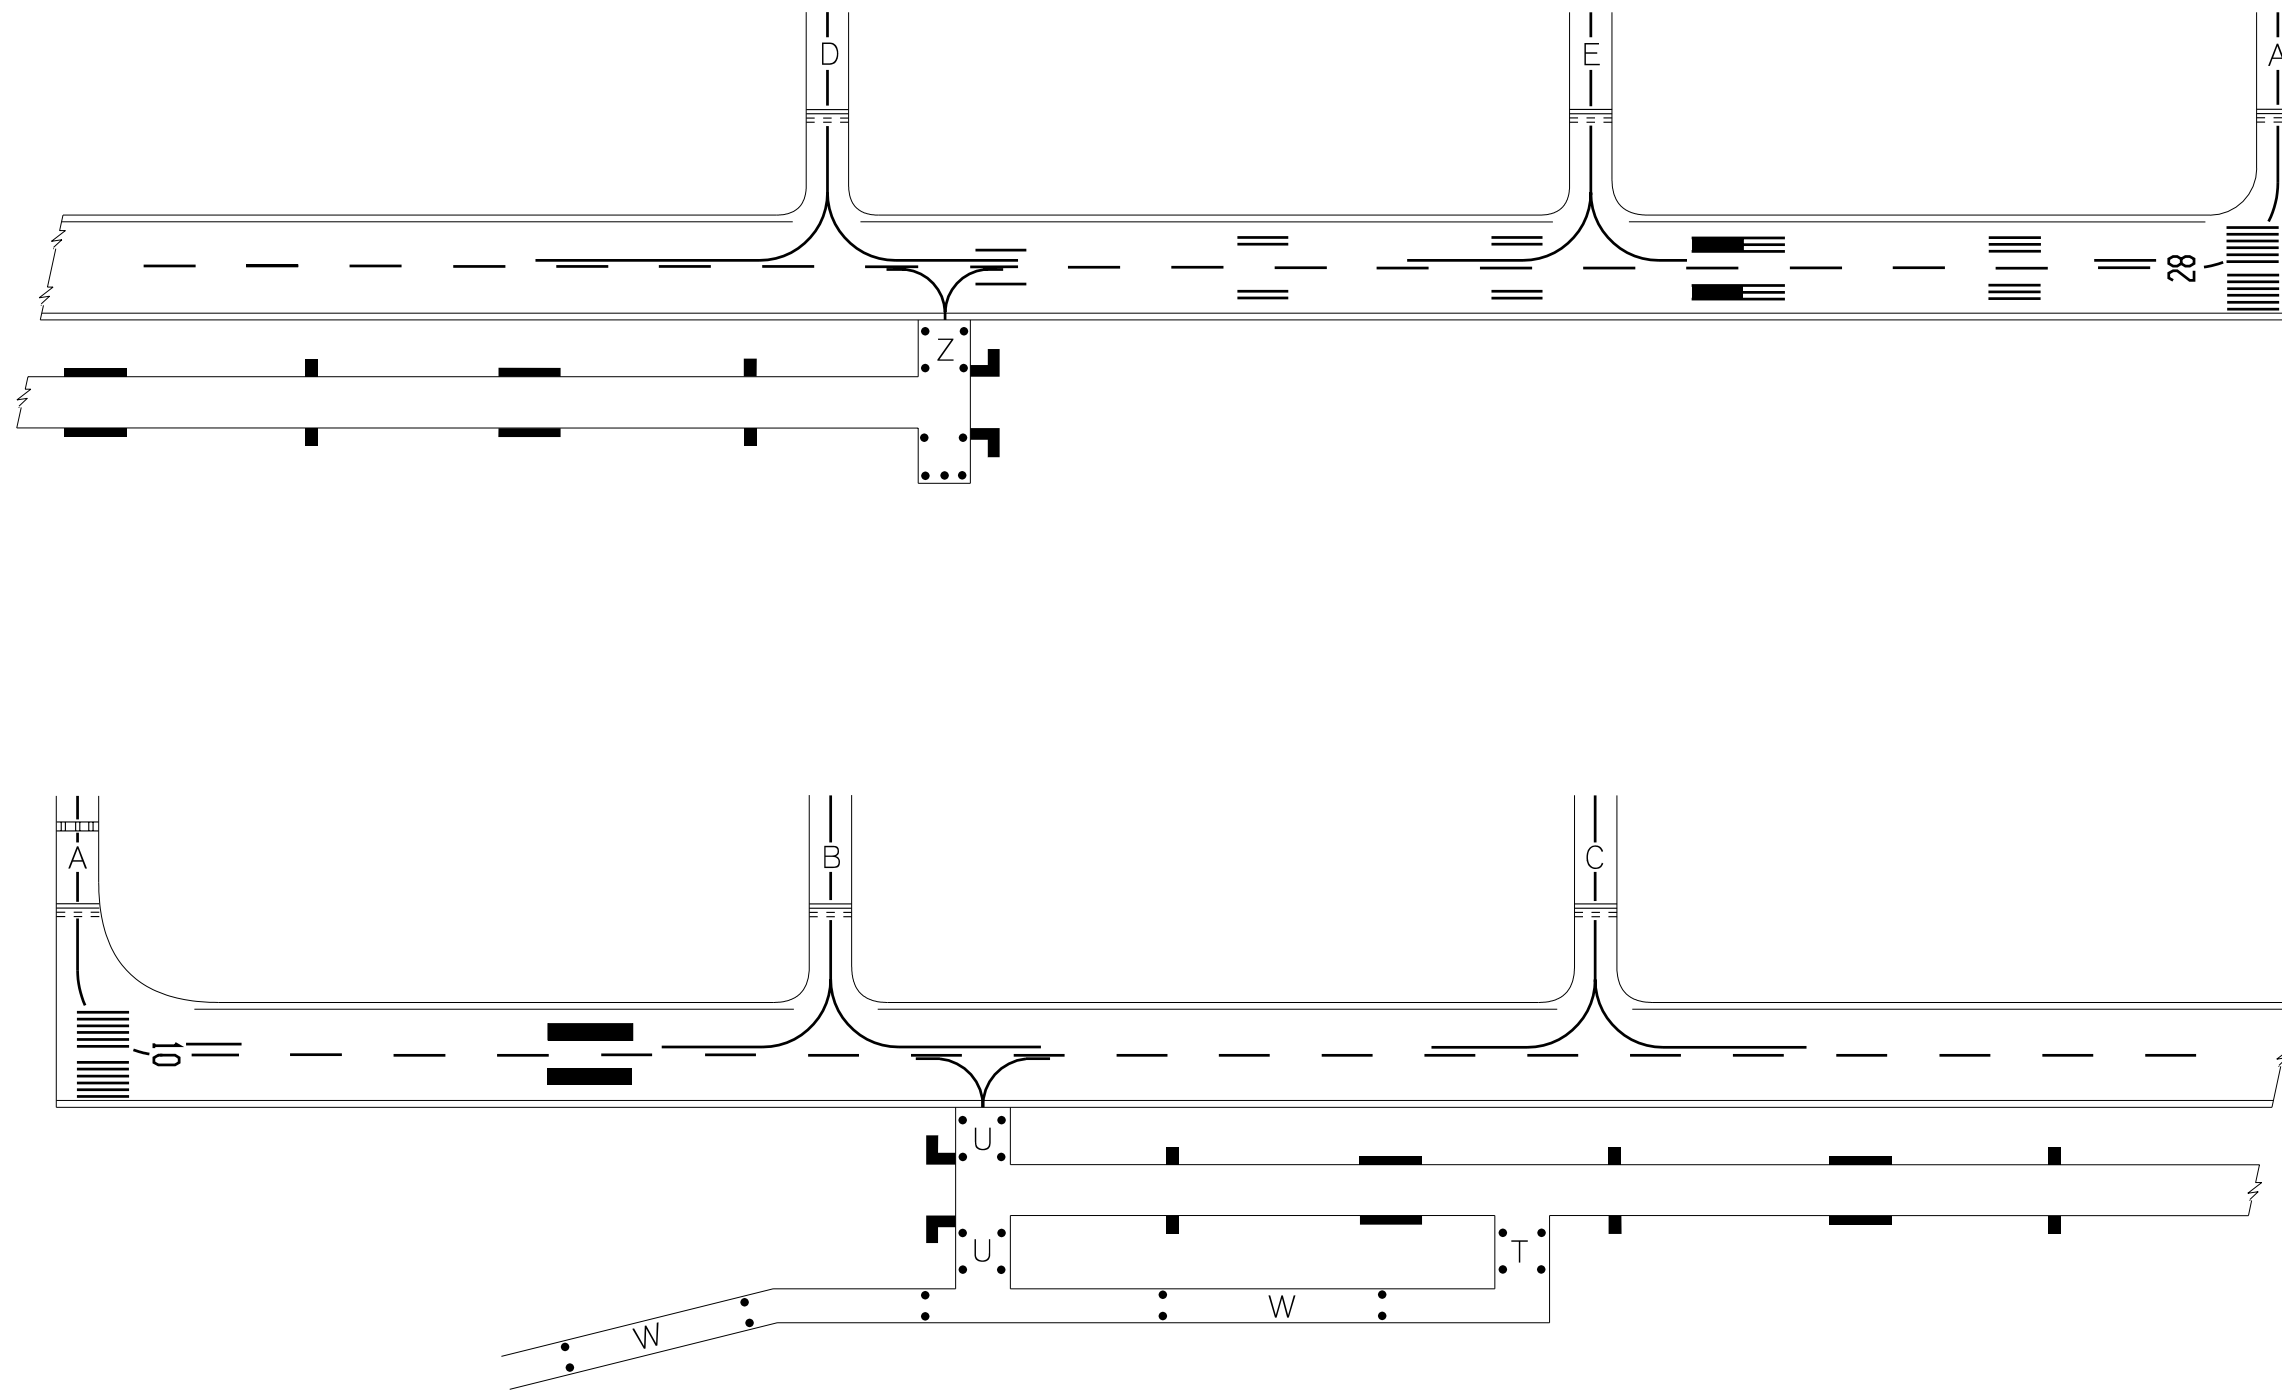

AERODROME CHART - ICAO - MARKINGS ON MANOEUVRING AREA

BRNO / Tuřany

change: TWY T, U and TWY X, Y withdrawn